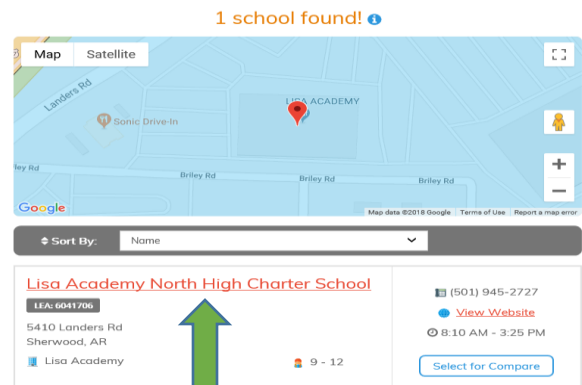

MY SCHOOL INFO

SEARCH • COMPARE • INFORM

<https://myschoolinfo.arkansas.gov>

1 Search

Enter the name of your school in the search box that says “Enter school/LEA.” Select your school, then click the green magnifying glass next to your school’s name. To begin viewing reports for At-A-Glance, ESSA School Index, and School Report Card, click on the name of the school.

2 At-A-Glance

To view the Accountability At-A-Glance, first select the appropriate school year. Afterwards, click on the School Rating Tab.

Lisa Academy North High Charter School

 Lisa Academy

 LEA 6041706