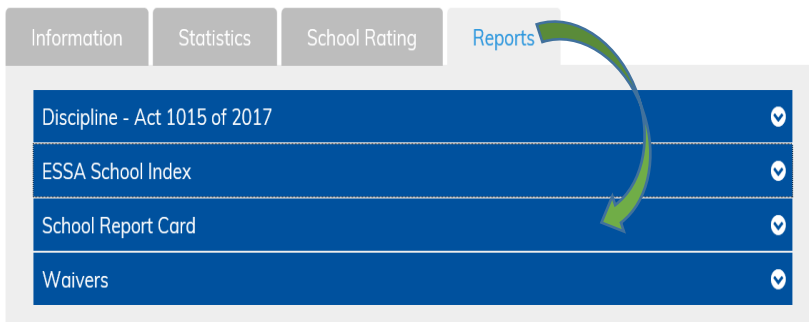

<https://myschoolinfo.arkansas.gov>

3 ESSA School Index

To view the ESSA School Index, first select the appropriate school year. Next, click the Reports Tab. Click the drop-down row for “ESSA School Index.” The Overview Report will always be the default report. To view reports for Weighted Achievement, School Value-Added Growth, Graduation Reports, and School Quality and Student Success (SQSS), click the drop-down box under the “Report Type” heading.

4 School Report Card

To view the School Report Card, first select the appropriate school year. Next, click the Reports Tab. Click the drop-down row for “School Report Card.” To aspect a broad outlook of a school, click on the various links that are located to the left of the report that is currently showing.