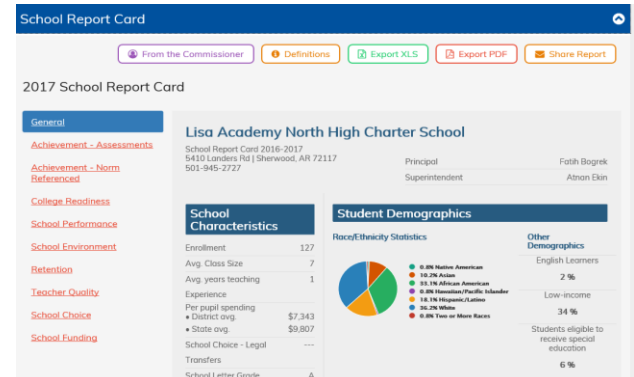

<https://myschoolinfo.arkansas.gov>

3 ESSA School Index

To view the ESSA School Index, first select the appropriate school year. Next, click the Reports Tab. Click the drop-down row for “ESSA School Index.” The Overview Report will always be the default report. To view reports for Weighted Achievement, School Value-Added Growth, Graduation Reports, and School Quality and Student Success (SQSS), click the drop-down box under the “Report Type” heading.

4 School Report Card

To view the School Report Card, first select the appropriate school year. Next, click the Reports Tab. Click the drop-down row for “School Report Card.” To aspect a broad outlook of a school, click on the various links that are located to the left of the report that is currently showing.