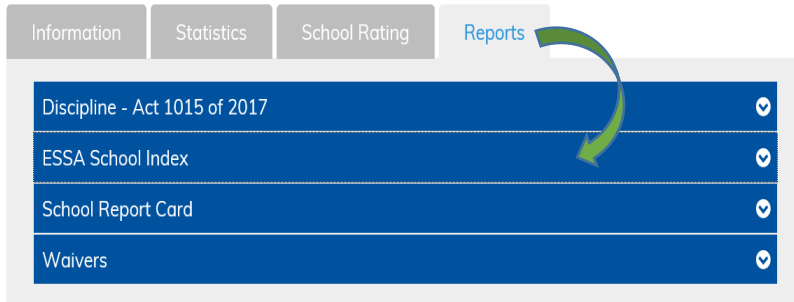

<https://myschoolinfo.arkansas.gov>

3 ESSA School Index

To view the ESSA School Index, first select the appropriate school year. Next, click the Reports Tab. Click the drop-down row for “ESSA School Index.” The Overview Report will always be the default report. To view reports for Weighted Achievement, School Value-Added Growth, Graduation Reports, and School Quality and Student Success (SQSS), click the drop-down box under the “Report Type” heading.