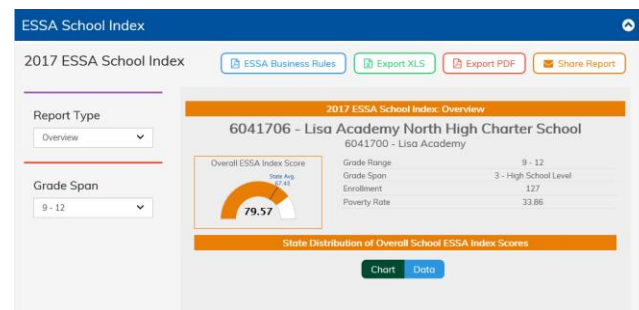

<https://myschoolinfo.arkansas.gov>

3 ESSA School Index

To view the ESSA School Index, first select the appropriate school year. Next, click the Reports Tab. Click the drop-down row for “ESSA School Index.” The Overview Report will always be the default report. To view reports for Weighted Achievement, School Value-Added Growth, Graduation Reports, and School Quality and Student Success (SQSS), click the drop-down box under the “Report Type” heading.