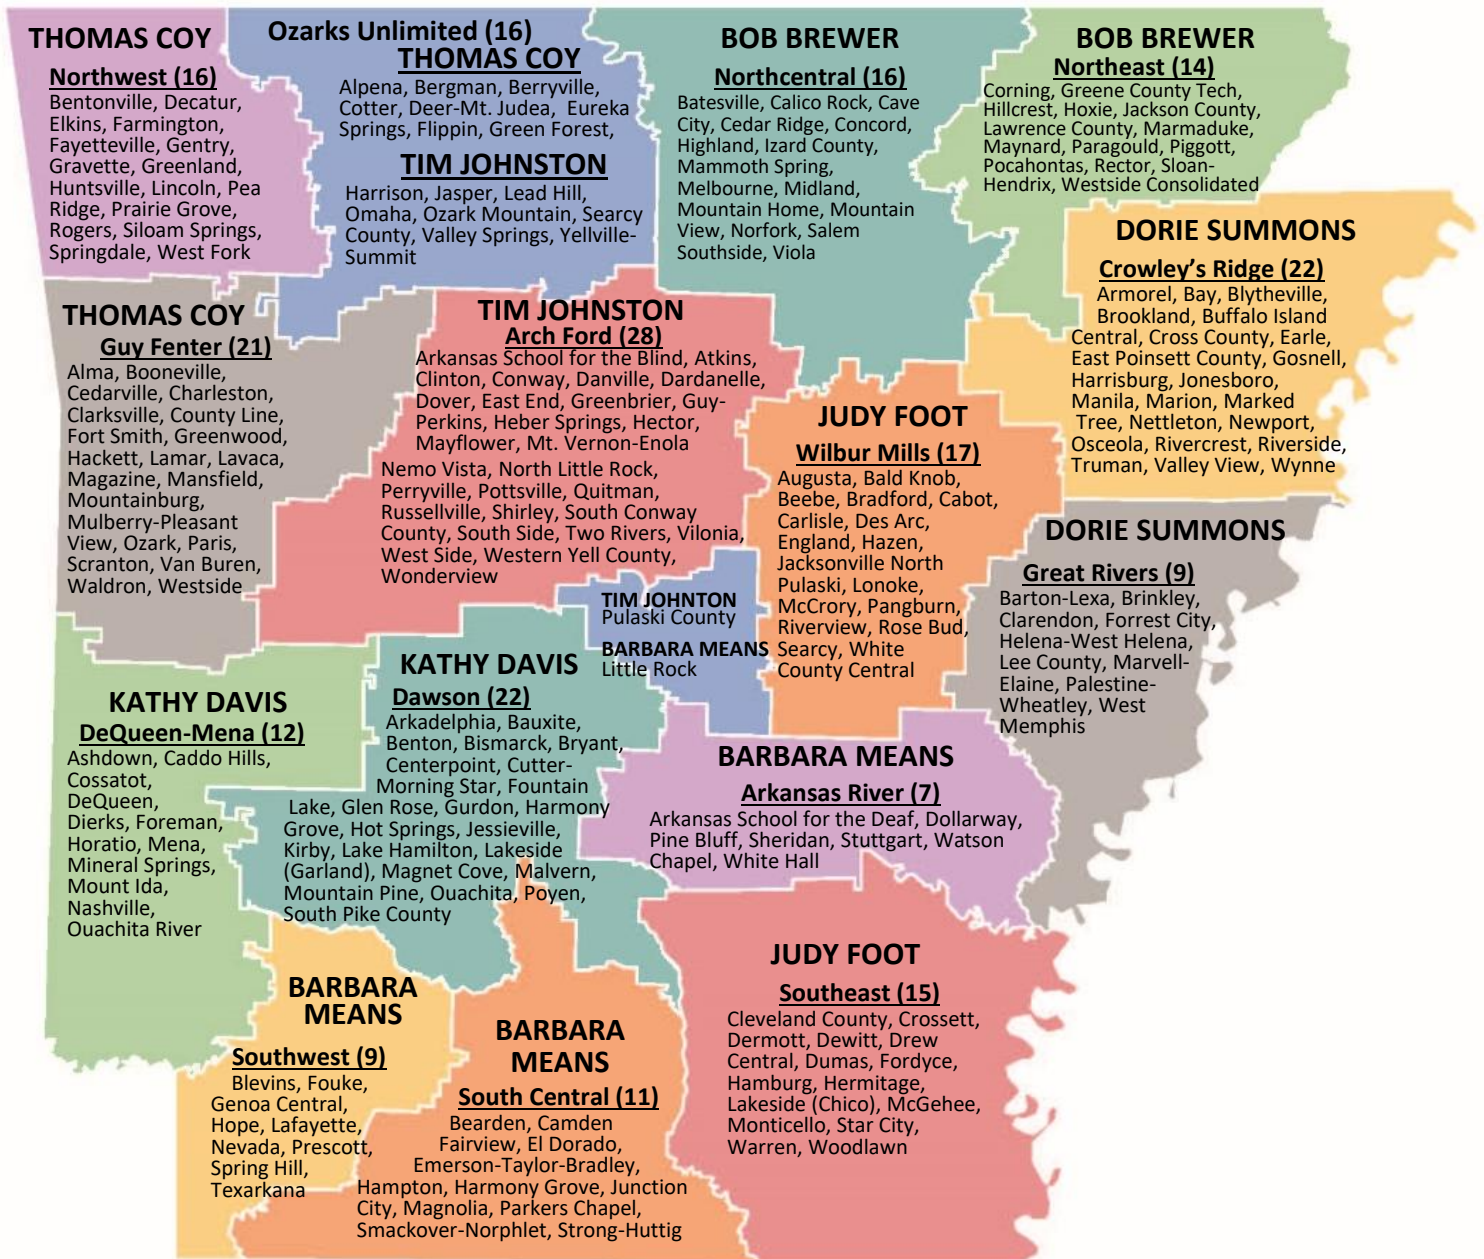

2020-2021 Standards & Systems Support Regions

Division of Youth Services – Barbara Means

Open Enrollment Charter Schools (24) – Tracy Webb

- Academics Plus
- Arkansas Arts Academy
- Arkansas Connections Academy
- Arkansas Virtual Academy
- Capital City Lighthouse Academy
- eStem
- Exalt Academy of Southwest Little Rock
- Friendship Aspire Academy of Little Rock
- Friendship Aspire Academy of Pine Bluff
- Friendship Aspire Academy of Southeast Pine Bluff
- Future School of Fort Smith
- Graduate Arkansas

- Haas Hall Academy Fayetteville
- Hope Academy of Northwest Arkansas
- Imboden Charter School
- Jacksonville Lighthouse Charter
- Kipp Delta
- Lisa Academy
- Northwest Arkansas Classical Academy
- Pine Bluff Lighthouse Academy
- Premier High School of Little Rock
- Premier High School of North Little Rock
- Scholarmade Achievement Place
- The Excel Center