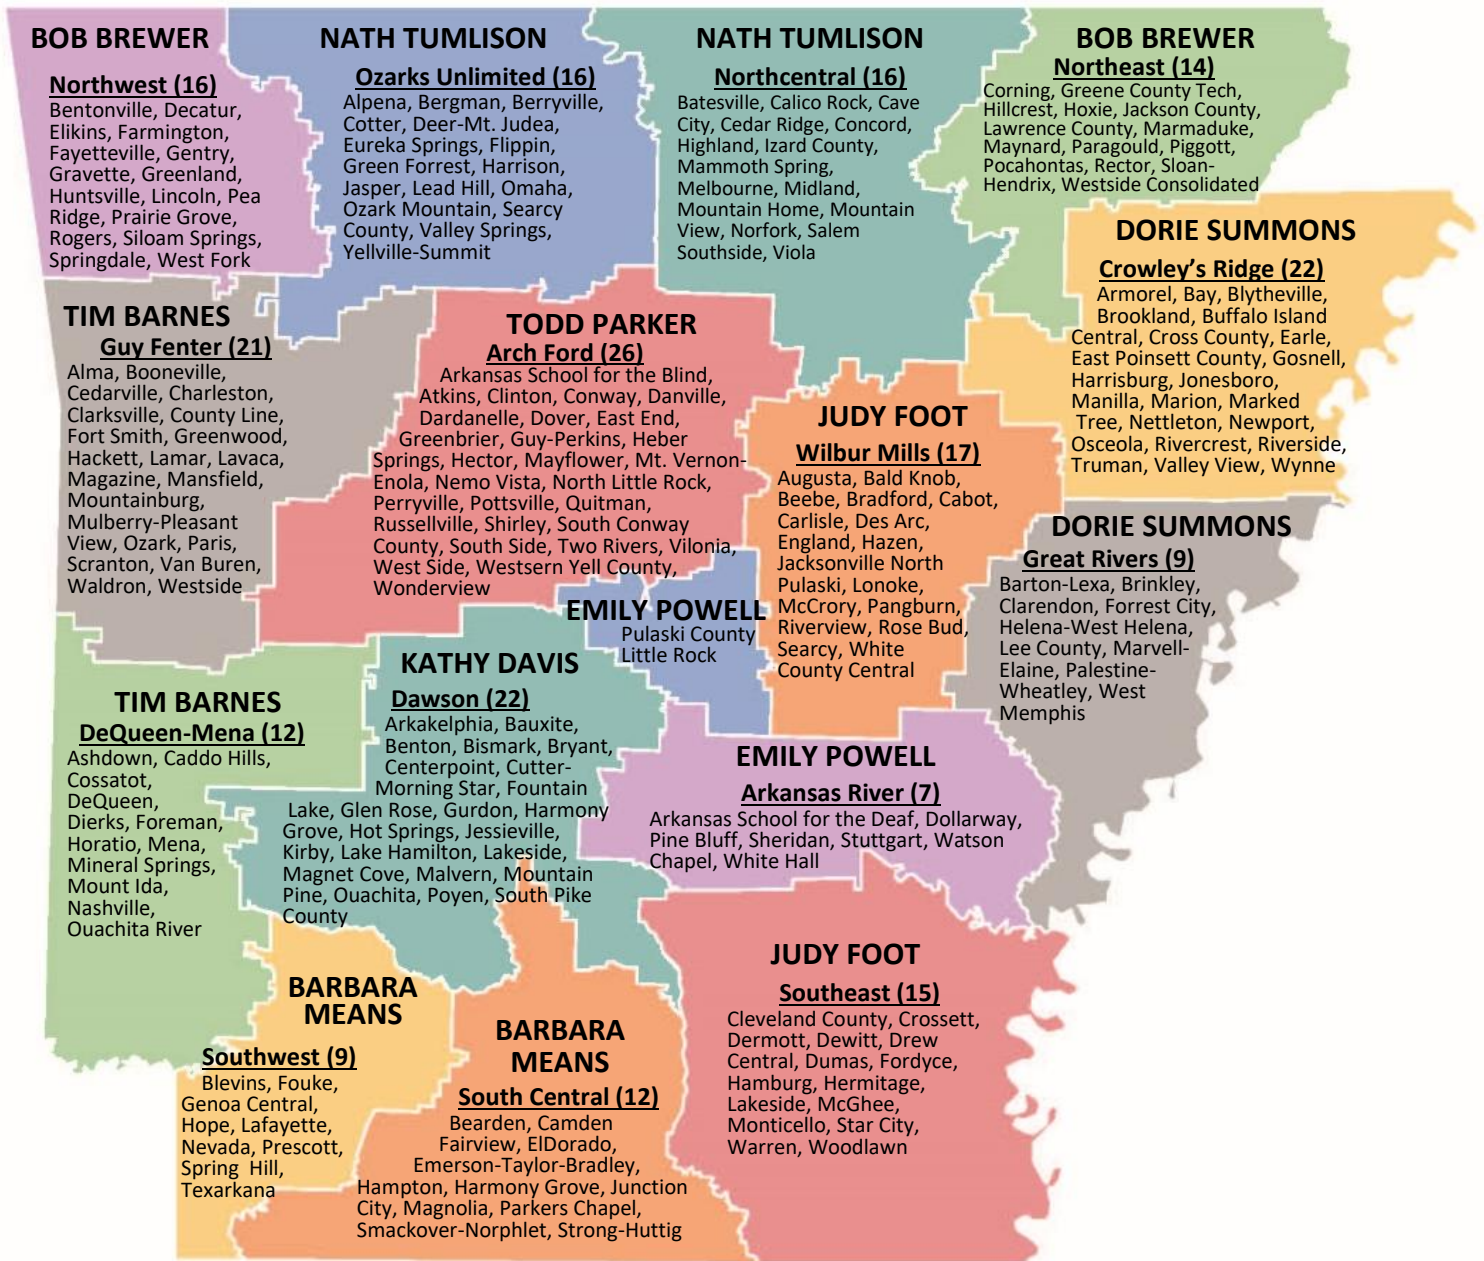

2019-20 Standards & Systems Support Regions

Division of Youth Services – Barbara Means

Open Enrollment Charter Schools (25) – Roy Causbie

- | | |
|--|--|
| Academics Plus | Imboden Charter School |
| Arkansas Arts Academy | Jacksonville Lighthouse Charter |
| Arkansas Connections Academy | Kipp Delta |
| Arkansas Virtual Academy | Lisa Academy |
| Capital City Lighthouse Academy | Little Rock Preparatory Academy |
| eStem | Northwest Arkansas Classical Academy |
| Exalt Academy of Southwest Little Rock | Pine Bluff Lighthouse Academy |
| Friendship Aspire Academy of Little Rock | Premier High School of Little Rock |
| Friendship Aspire Academy of Pine Bluff | Premier High School of North Little Rock |
| Future School of Fort Smith | Scholarmade Achievement Place |
| Graduate Arkansas | Southeast Arkansas Preparatory High School |
| Haas Hall Academy Fayetteville | The Excel Center |
| Haas Hall Academy Bentonville | |