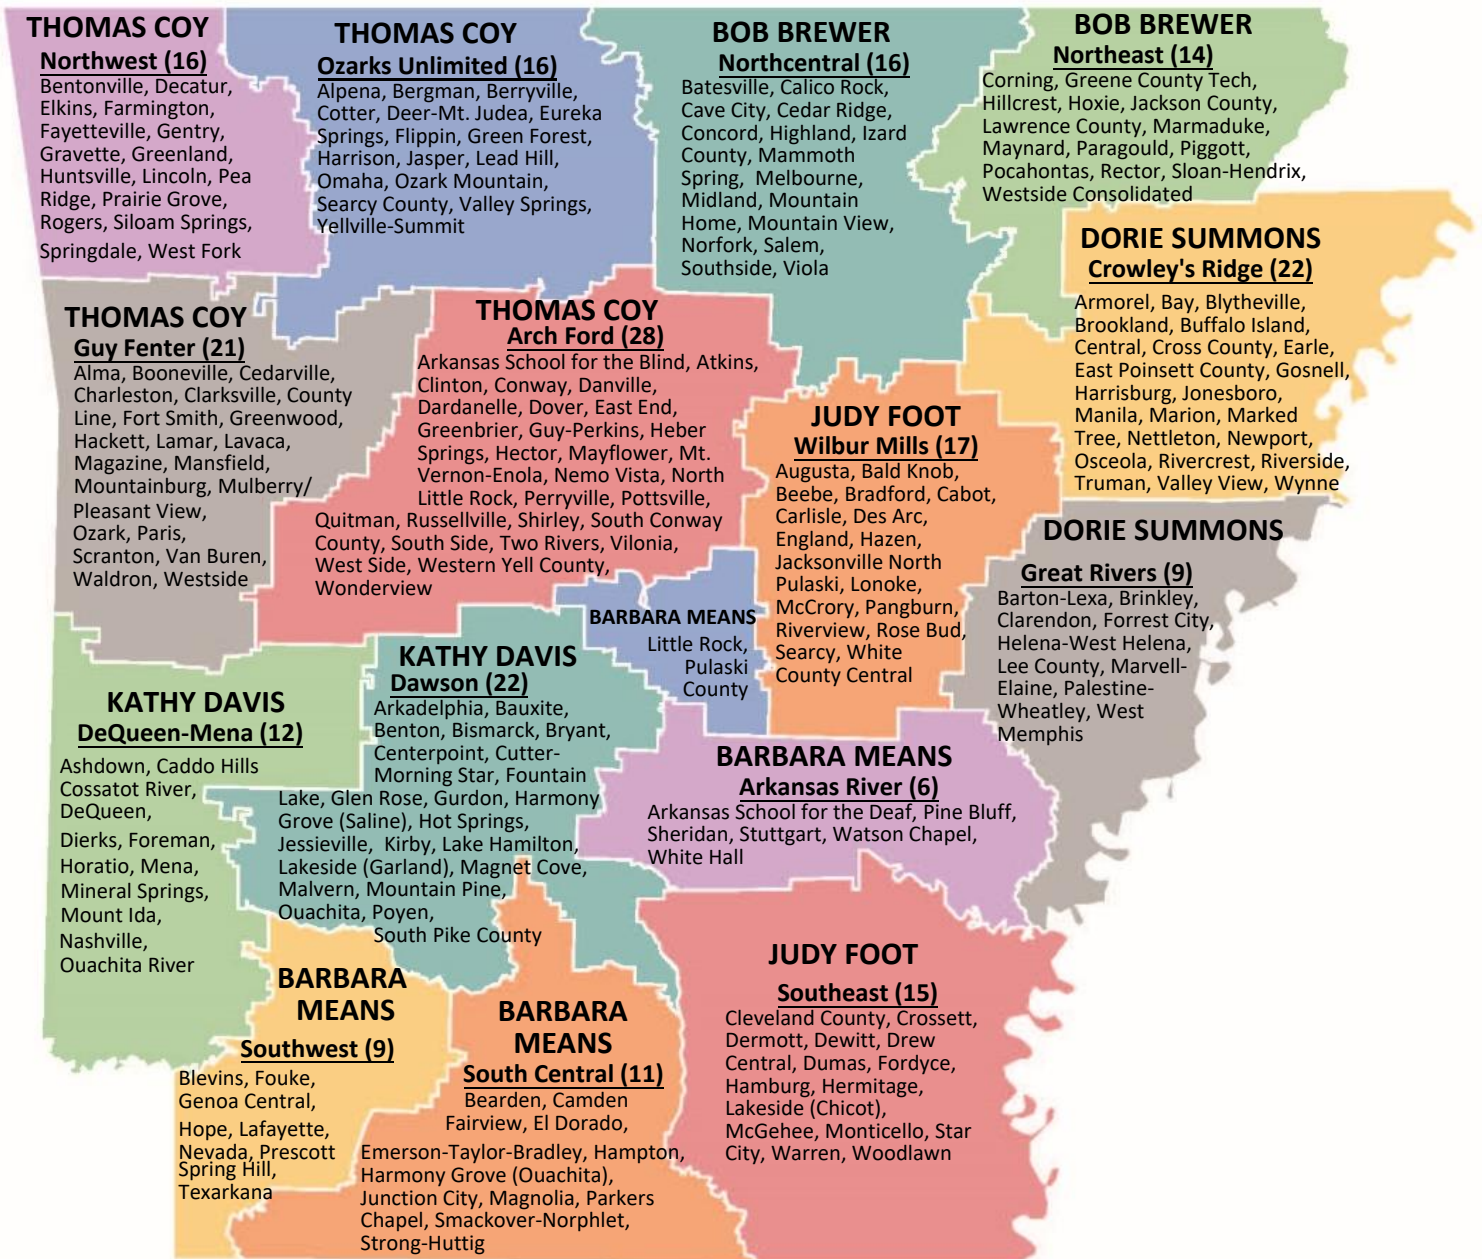

2021-2022 Standards & Systems Support Regions

Division of Youth Services – Barbara Means

Open Enrollment Charter Schools (23) – Tim Johnston

Academics Plus
Arkansas Arts Academy
Arkansas Connections Academy
Arkansas Lighthouse Academies
Arkansas Virtual Academy
eStem
Exalt Academy of Southwest Little Rock
Friendship Aspire Academy of Little Rock
Friendship Aspire Academy of Pine Bluff
Friendship Aspire Southeast Pine Bluff
Future School of Fort Smith