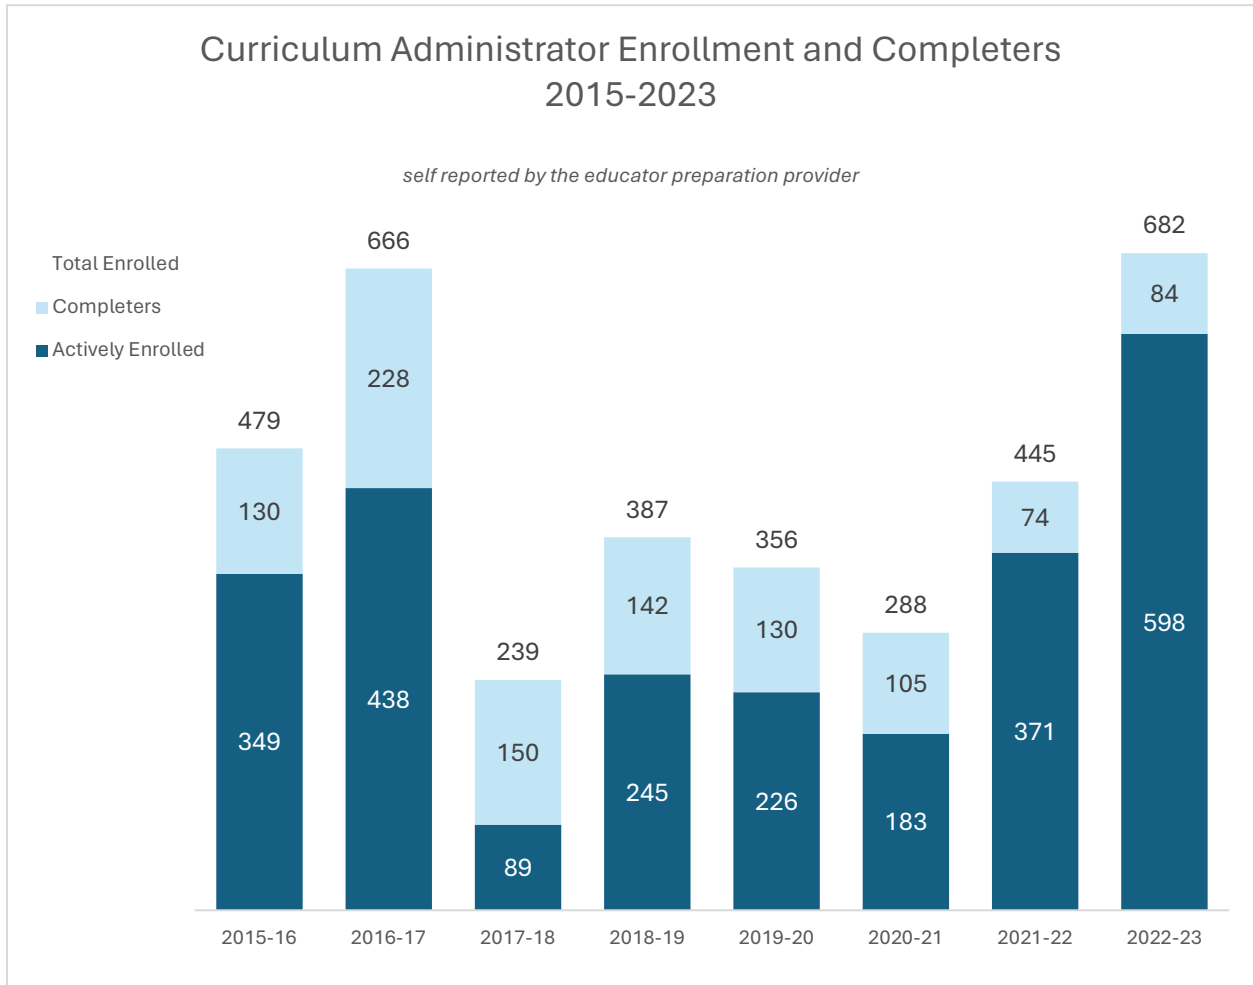

Curriculum Administrators

8-Year Average Enrollment 443
8-Year Average Completers 130