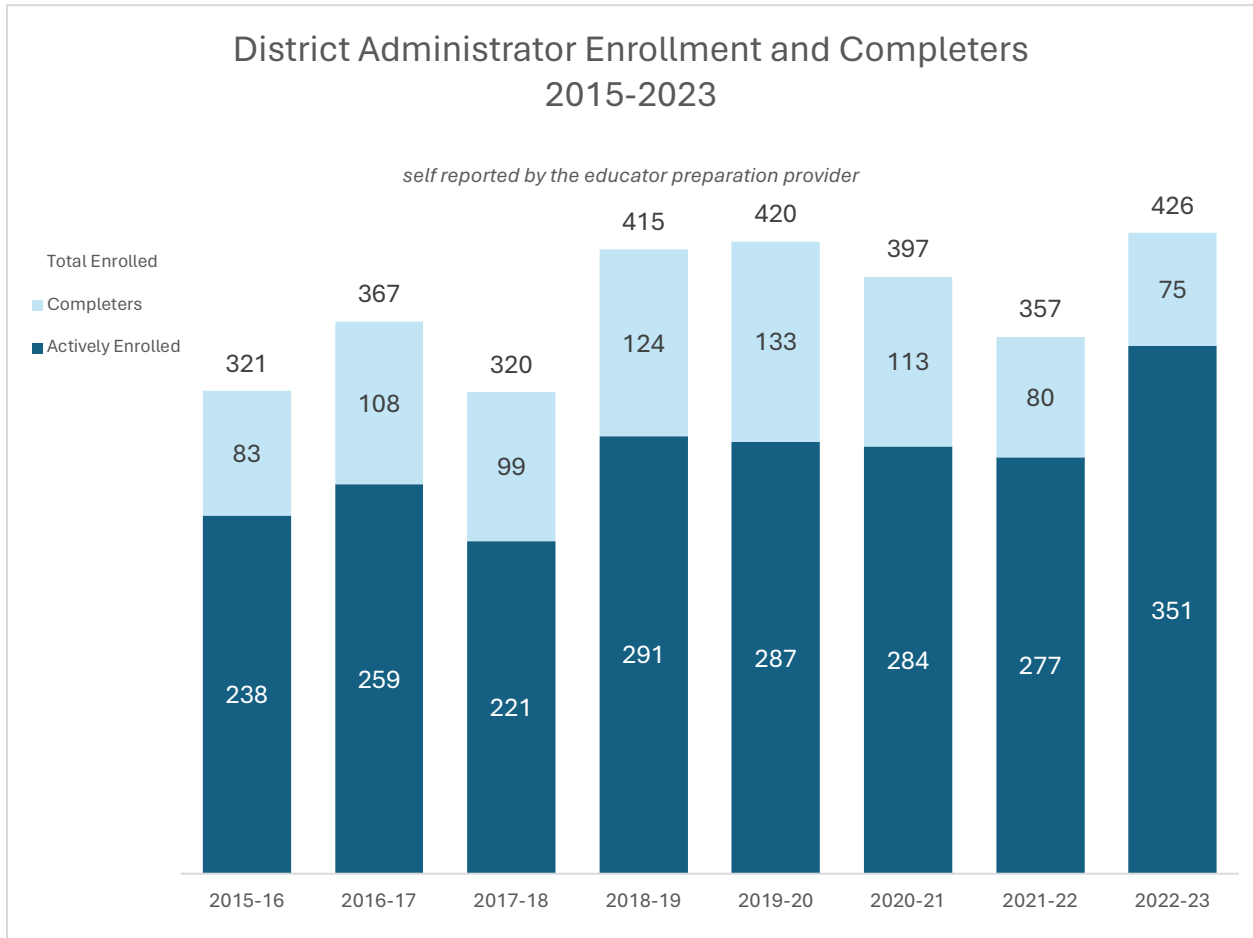

District Administrators

8-Year Average Enrollment 378
8-Year Average Completers 102