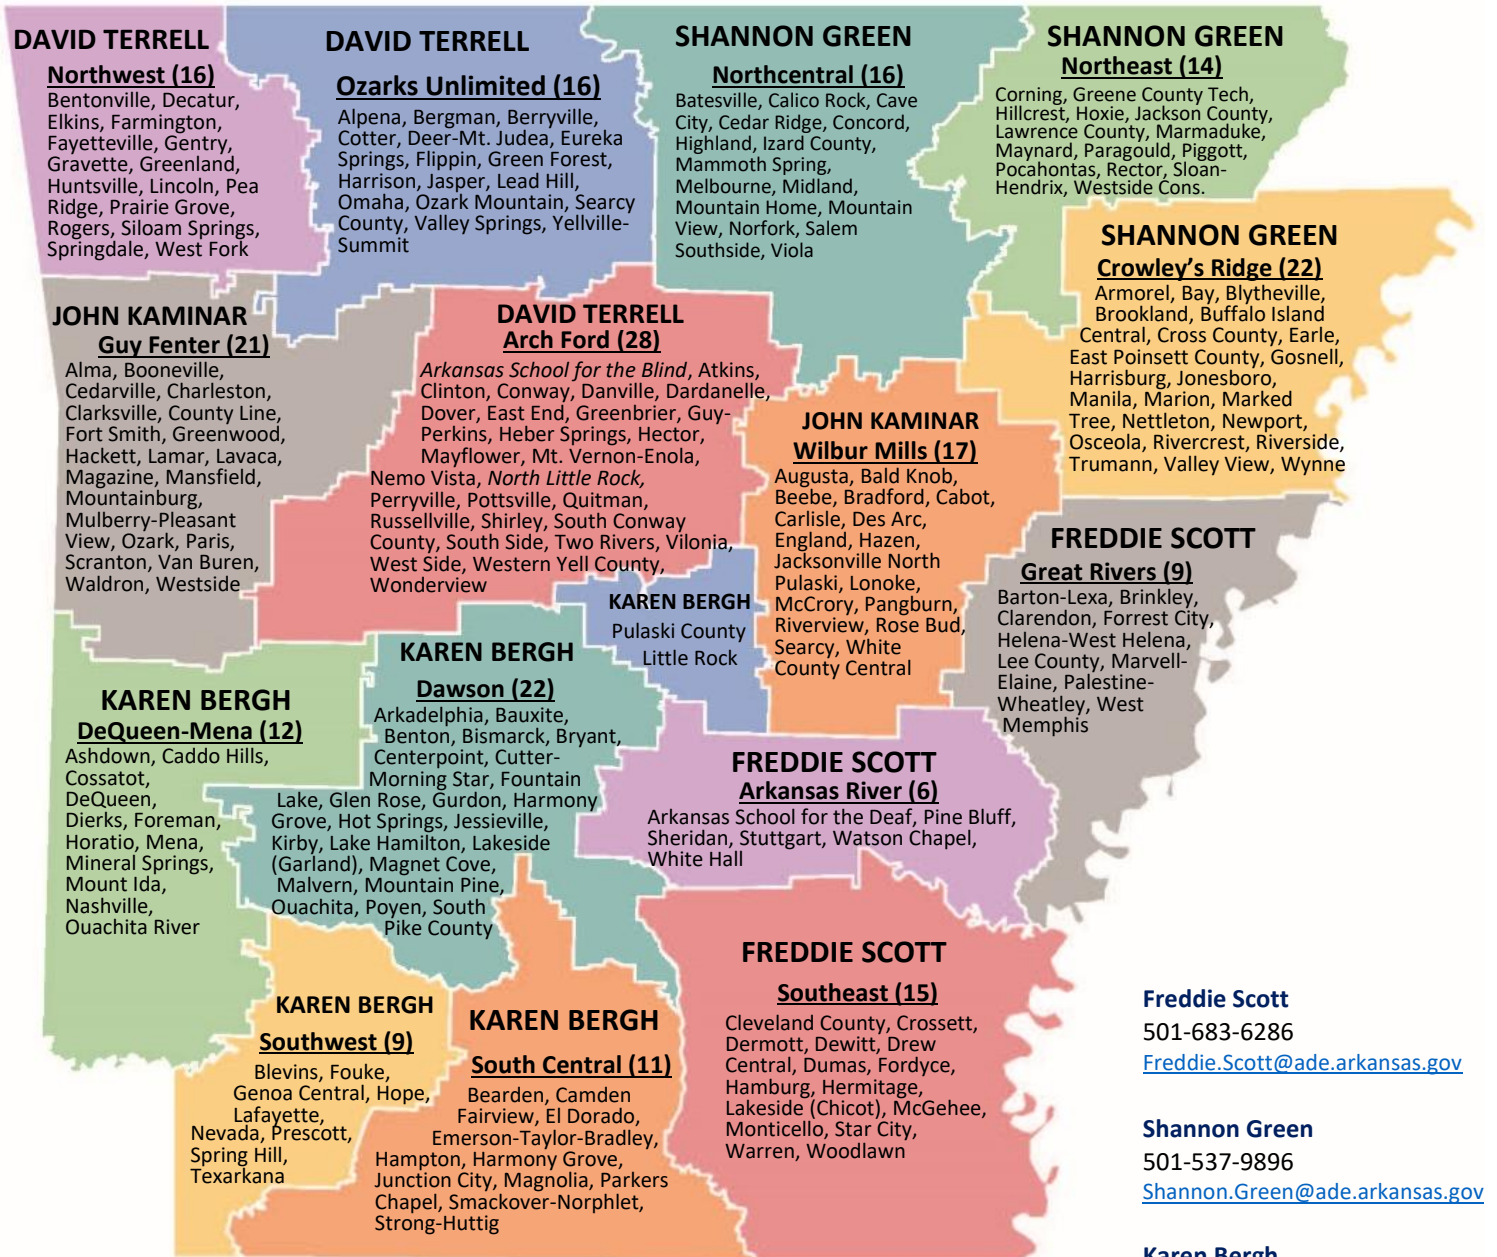

2022-2023 Engagement Support Regions

Division of Youth Services – Freddie Scott

Freddie Scott
501-683-6286
Freddie.Scott@ade.arkansas.gov

Open Enrollment Charter Schools (22) – Freddie Scott

Shannon Green
501-537-9896
Shannon.Green@ade.arkansas.gov